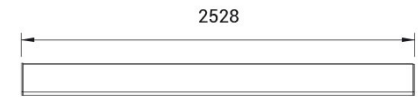

BRIGHT DPL Low Power

Low power led module. Direct emission with Diamond Prism led diffuser.

CODE		FLUX	SIZE	CERTIFICATIONS
80DPL54K3	54W 3000K	5223lm	2528mm	  

Optics

Diffuser with Diamond Prism Technology UGR<19 for environments with display screen equipment.
LIC (Lateral indirect Control) technology for partially indirect emission.