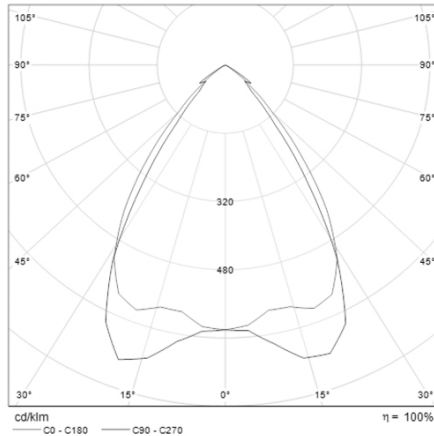

BRIGHT DPL Low Power

Low power led module. Direct emission with Diamond Prism led diffuser.

CODE		FLUX	SIZE	CERTIFICATIONS
80DPL54K3	54W 3000K	5223lm	2528mm	  

Optics

Diffuser with Diamond Prism Technology UGR<19 for environments with display screen equipment.
LIC (Lateral indirect Control) technology for partially indirect emission.